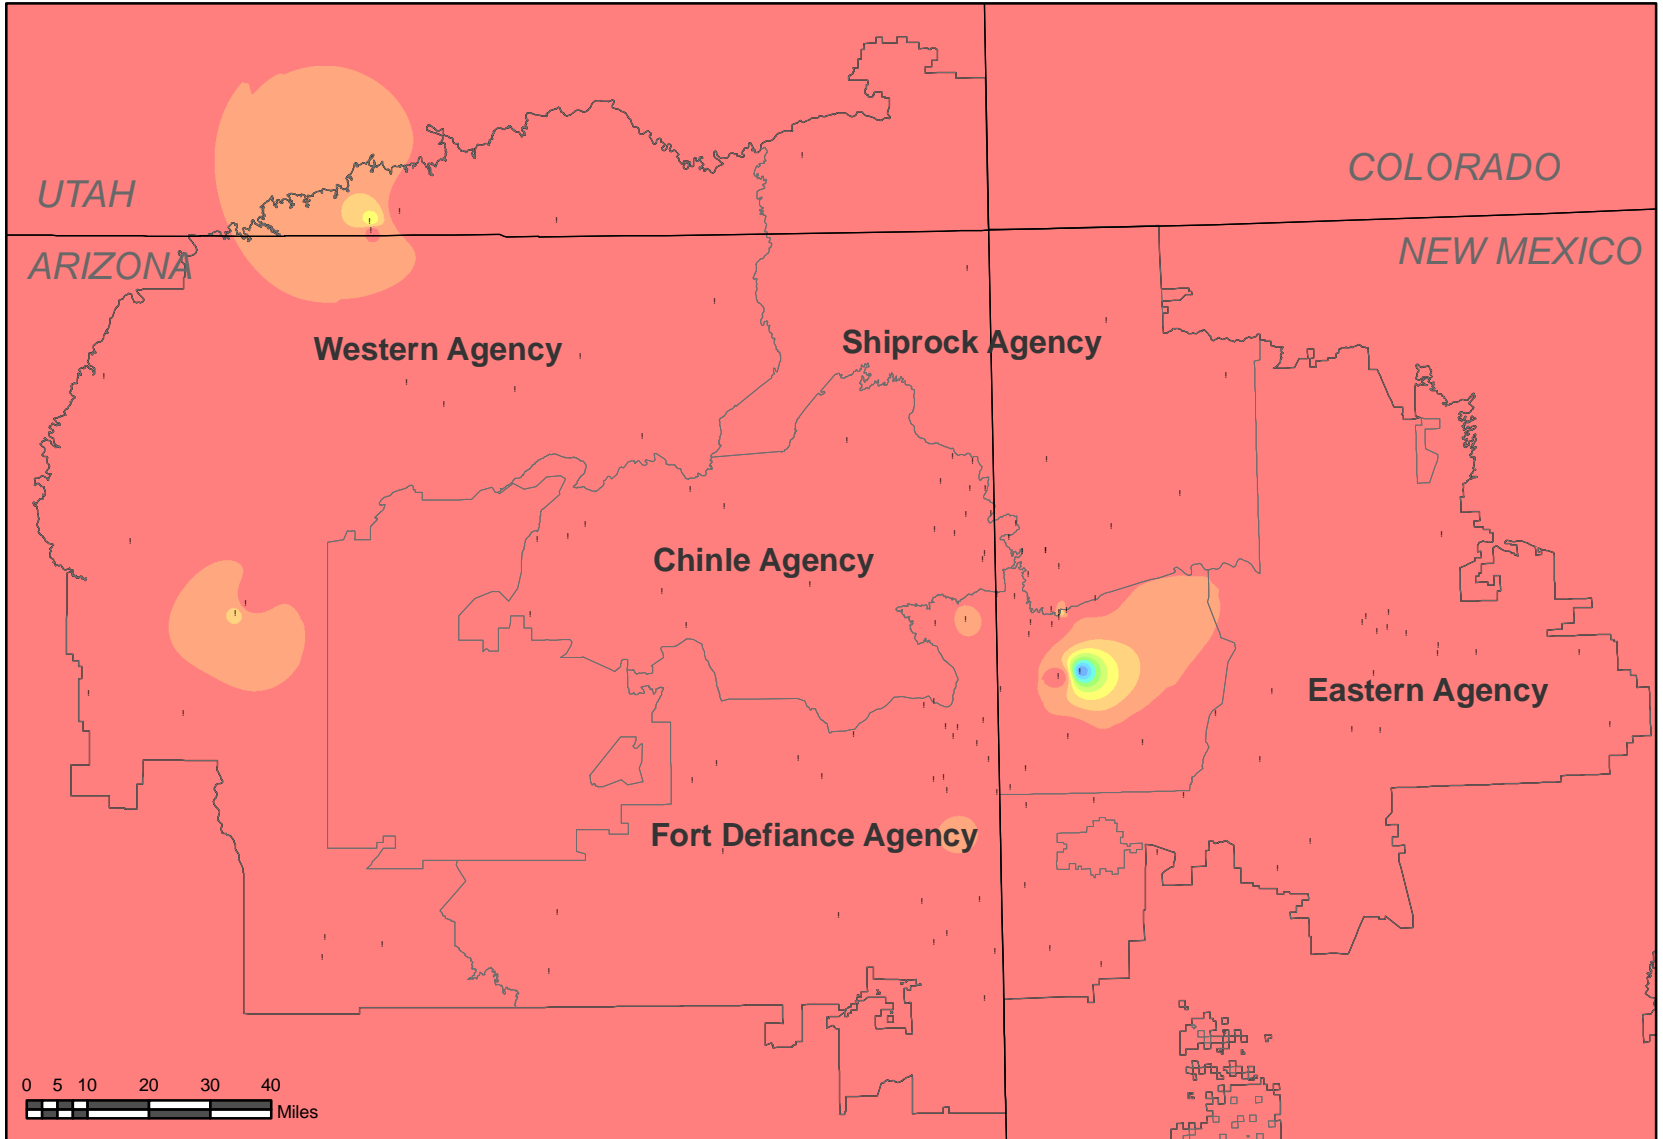

# Navajo Nation Average Precipitation for June 2011

Data collected by Water Management Branch  
 Map by: Caroline Harvey, Linda Lee