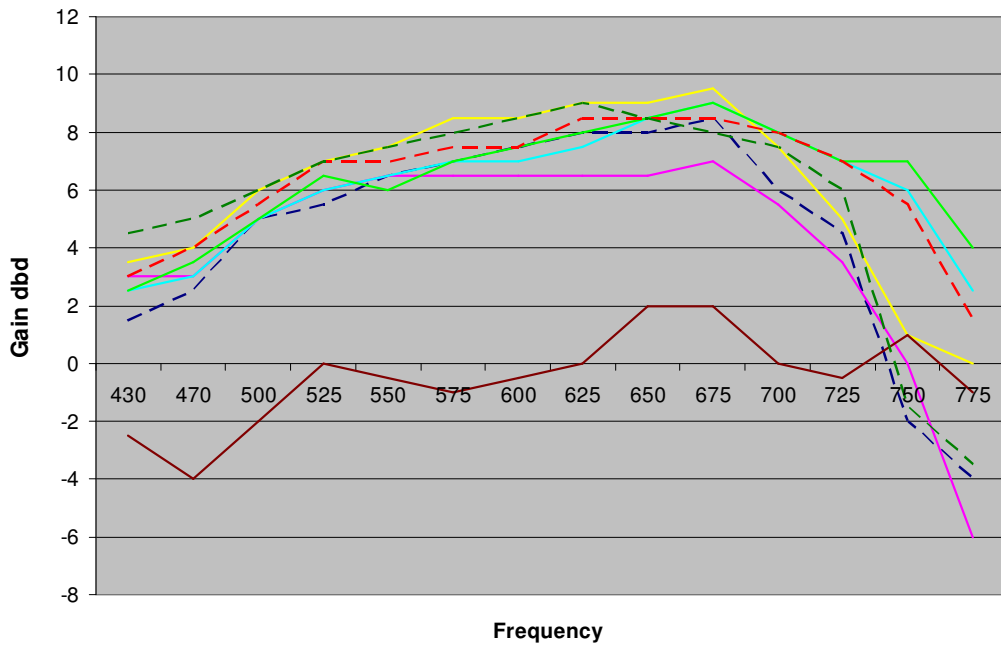

UHF No Reflector

- | | |
|---|---|
| — G-H no reflector Gen 1 | — 4 bay wooden no reflector 9 1/2" el 9" ph Lines |
| — 9 3/4" x 9 1/2" 4 bay no reflector swept fwd elements | — 4 bay PVC no reflector 9" el 9" ph Lines |
| — 4 bay PVC no reflector 9" el 9" ph Lines fwd els | — Single closed end bowtie 6 1/4" |
| — 4 bay PVC no reflector 9 1/2" el 9" ph Lines | — 4 bay flat metal element 9 5/8"x9 1/2" no ref |