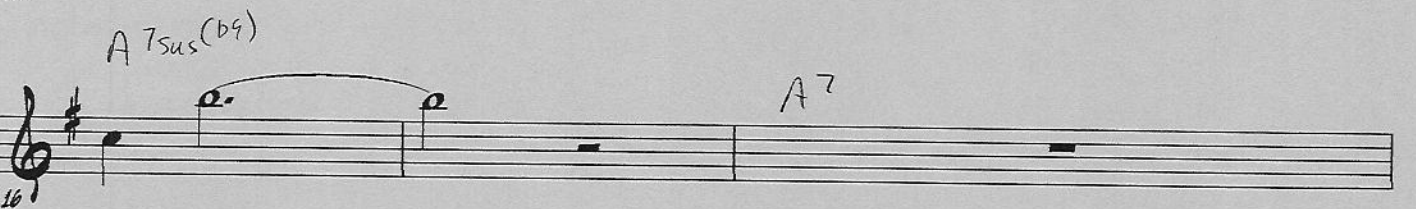

WIDOW'S WALK

RICK MARGITZA'S TENOR SAX SOLO

(WIDOW'S WALK)

Gmin11

25

29

A7sus(b9)

A7