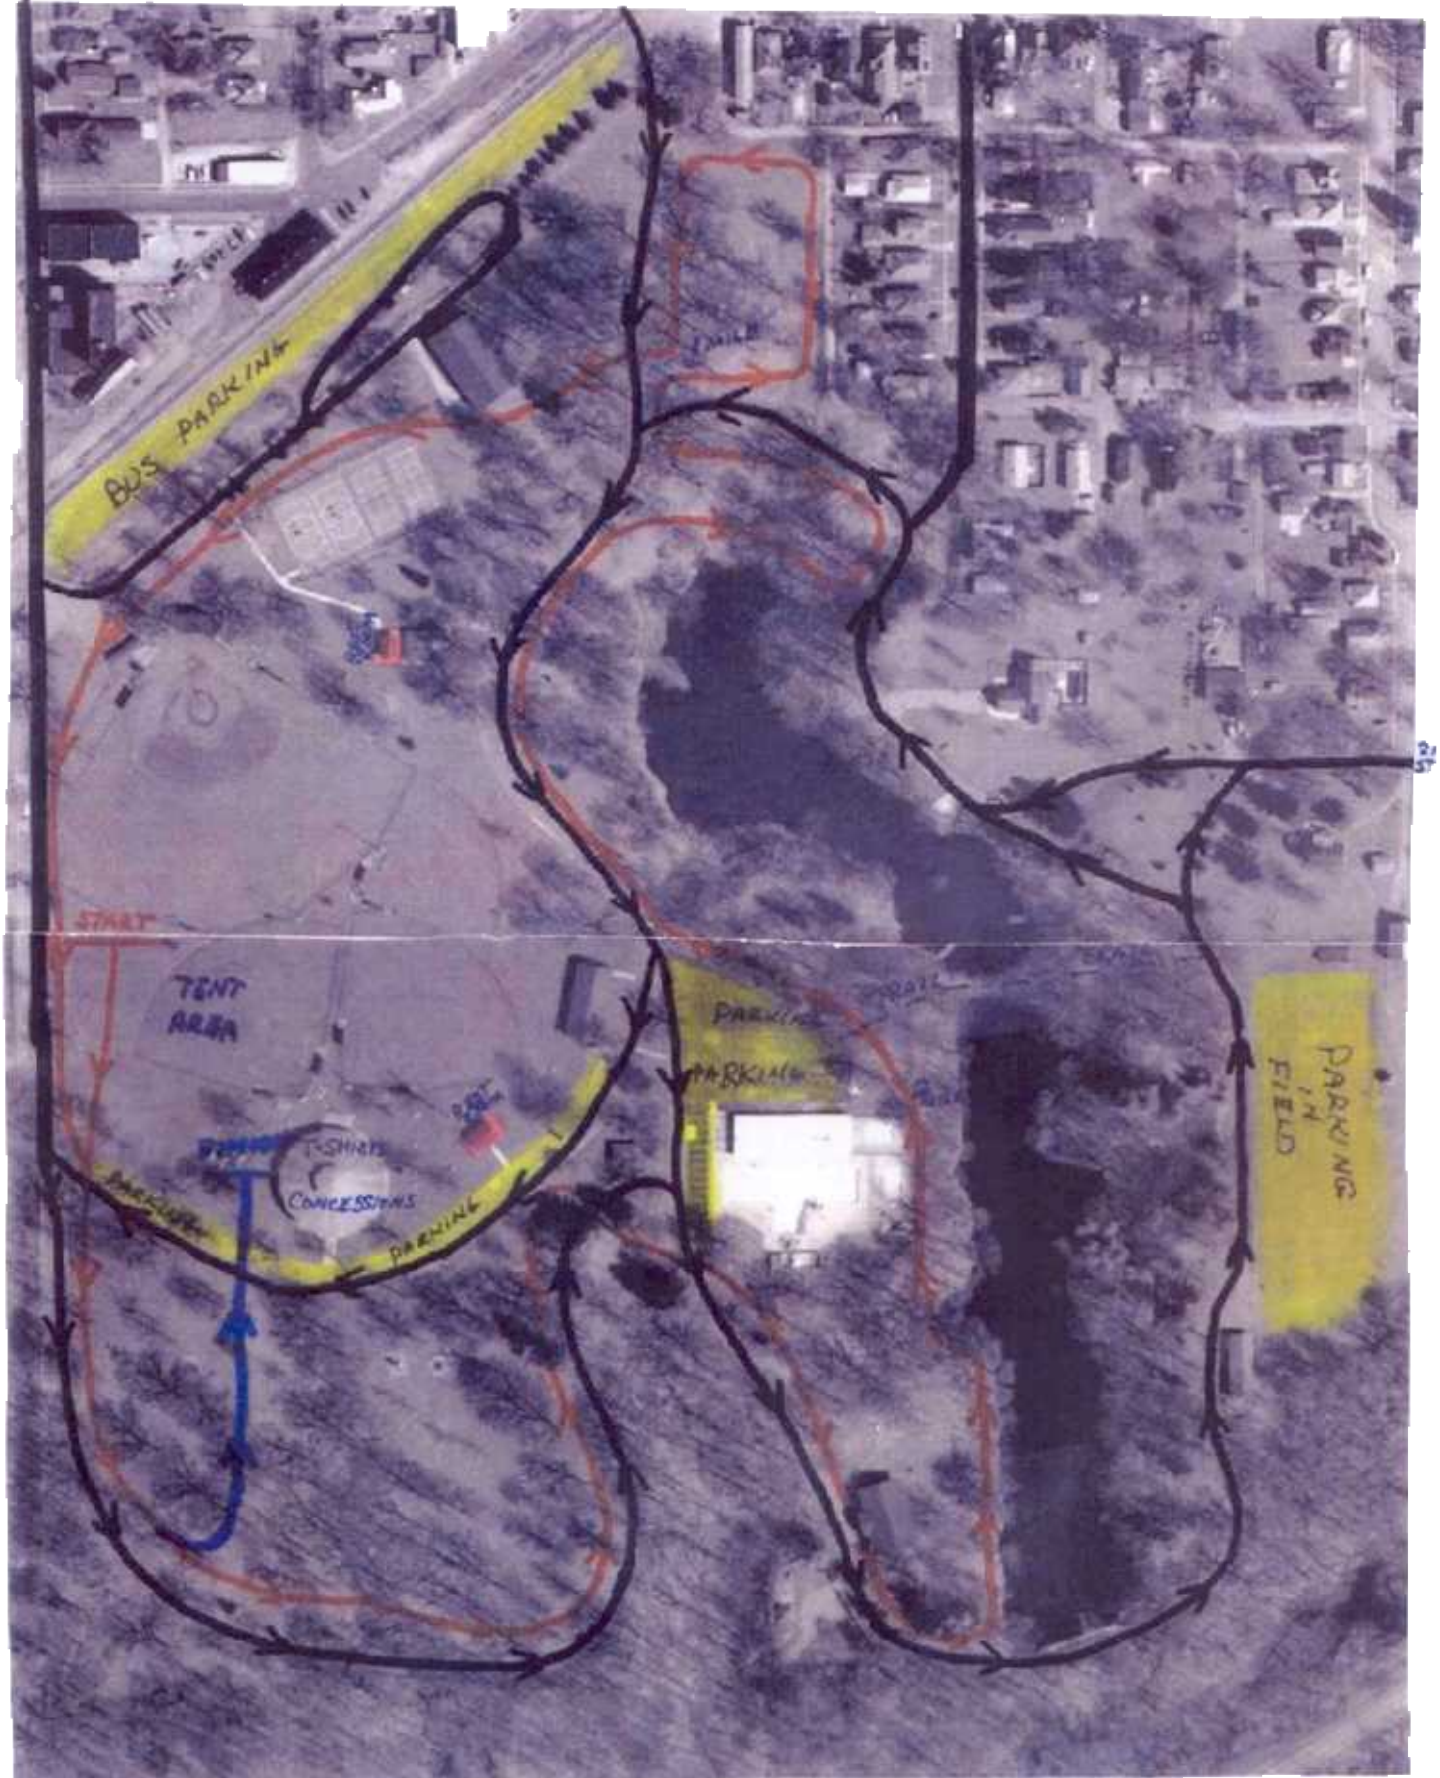

aylerville lornadoes Cross Country Course MANNERS Park

WEAVER STREET ENTRANCE

MAIN ST ENTRANCE

- ROADS
- COURSE
- FINISH

COURSE IS 3 MILES TWO COMPLETE LAPS, THEN START 3RD LAP & PROCEED TO FINISH TURN PARK ROADS ARE ONE WAY ONLY & WILL BE CLOSED DURING RACES, ALL BUSES MUST ENTER ON WEAVER STREET