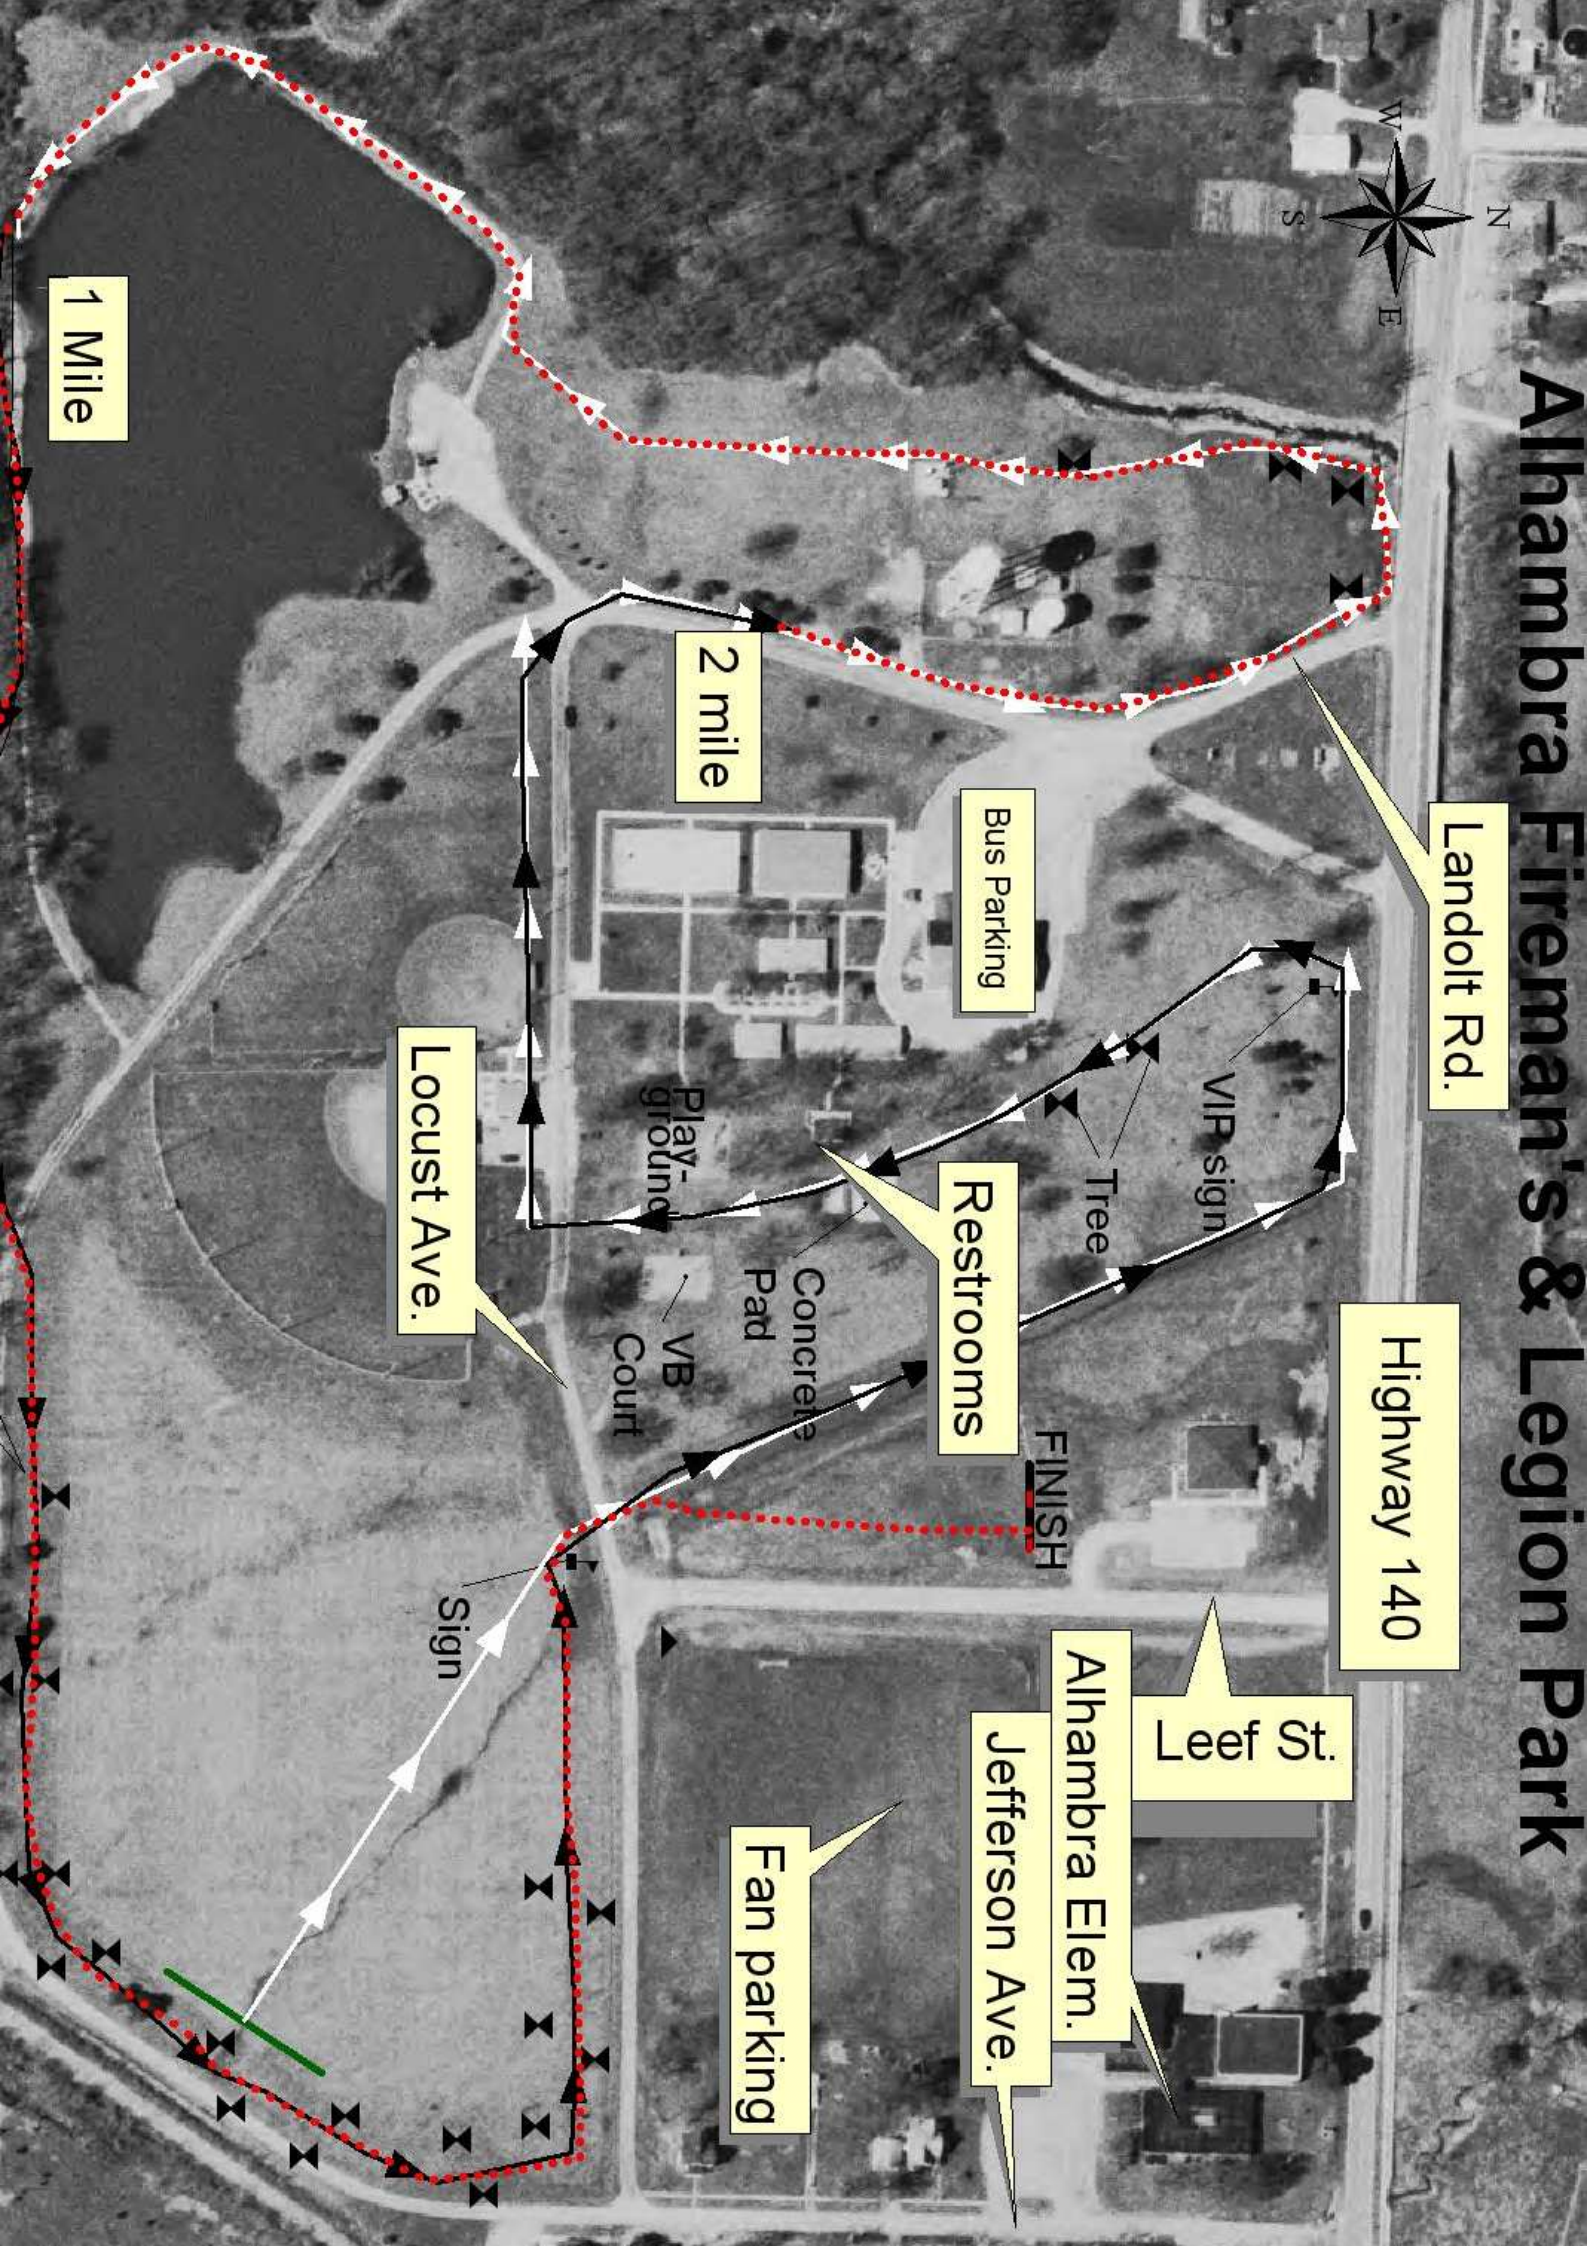

Alhambra Fireman's & Legion Park

1 Mile

2 mile

Landolt Rd.

Highway 140

Leef St.

Alhambra Elem.
Jefferson Ave.

Fan parking

Bus Parking

Restrooms

Locust Ave.

FINISH

Sign

Play-ground

VB Court

Concrete Pad

VIP sign
Tree